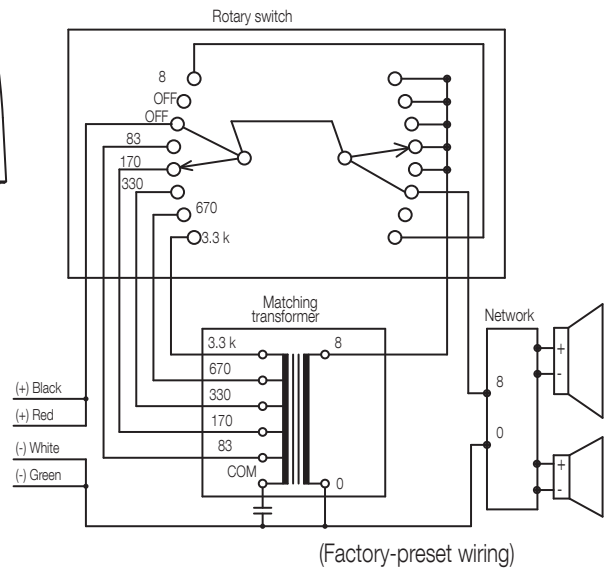

Article number: PE-604WU
Alternative products: PE-304BU, PE-304WU,
PE-604BU

Specifications

Dimensions (W x H x D)	x 275
Dimensions (ø x D)	186
Finish	HIPS resin, off-white (RAL 9010 or equivalent),

Appearance

Wiring Diagram

* Never connect the 83 terminal to the 100 V line.
 * Never connect the 8 terminal to the 100 V or 70 V or 25 V line.

UNIT:mm SCALE:1/6